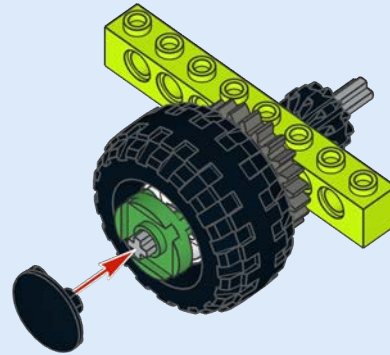

# Batman™ Tumbler

Daniele Benedettelli - 2019

Build it with the  
WeDo 2.0 set #45300

1

2

**3**

4

5