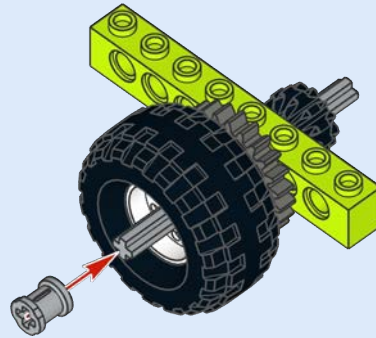

# Batman™ Tumbler

Daniele Benedettelli - 2019

Build it with the  
WeDo 2.0 set #45300

1

2

**3**

4

5