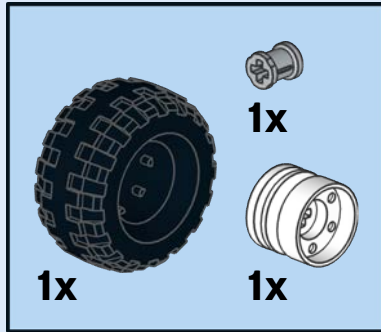

# Batman™ Tumbler

Daniele Benedettelli - 2019

Build it with the  
WeDo 2.0 set #45300

1

2

**3**

4

5