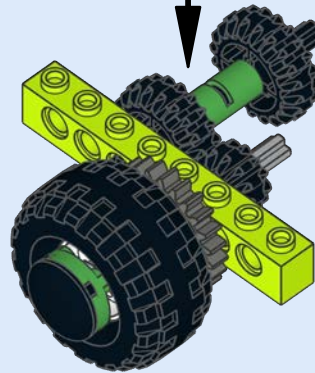

# Batman™ Tumbler

Daniele Benedettelli - 2019

Build it with the  
WeDo 2.0 set #45300

1

2

**3**

4

5