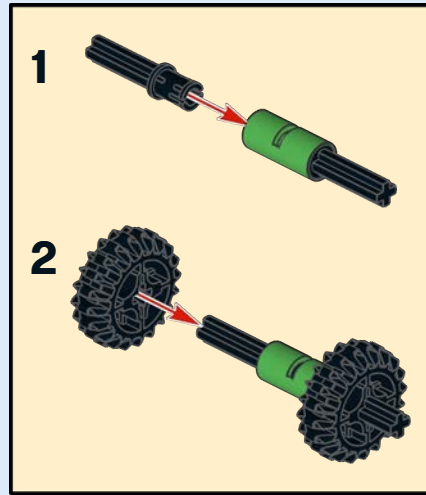

# Batman™ Tumbler

Daniele Benedettelli - 2019

Build it with the  
WeDo 2.0 set #45300

1

2

**3**

4

5