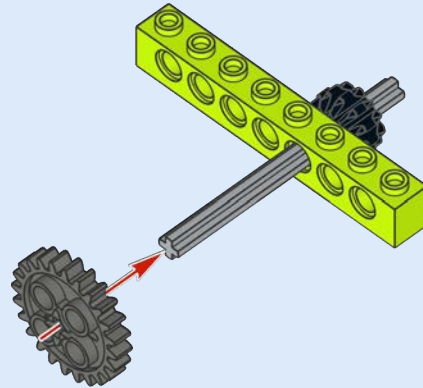

# Batman™ Tumbler

Daniele Benedettelli - 2019

Build it with the  
WeDo 2.0 set #45300

1

2

**3**

4

5